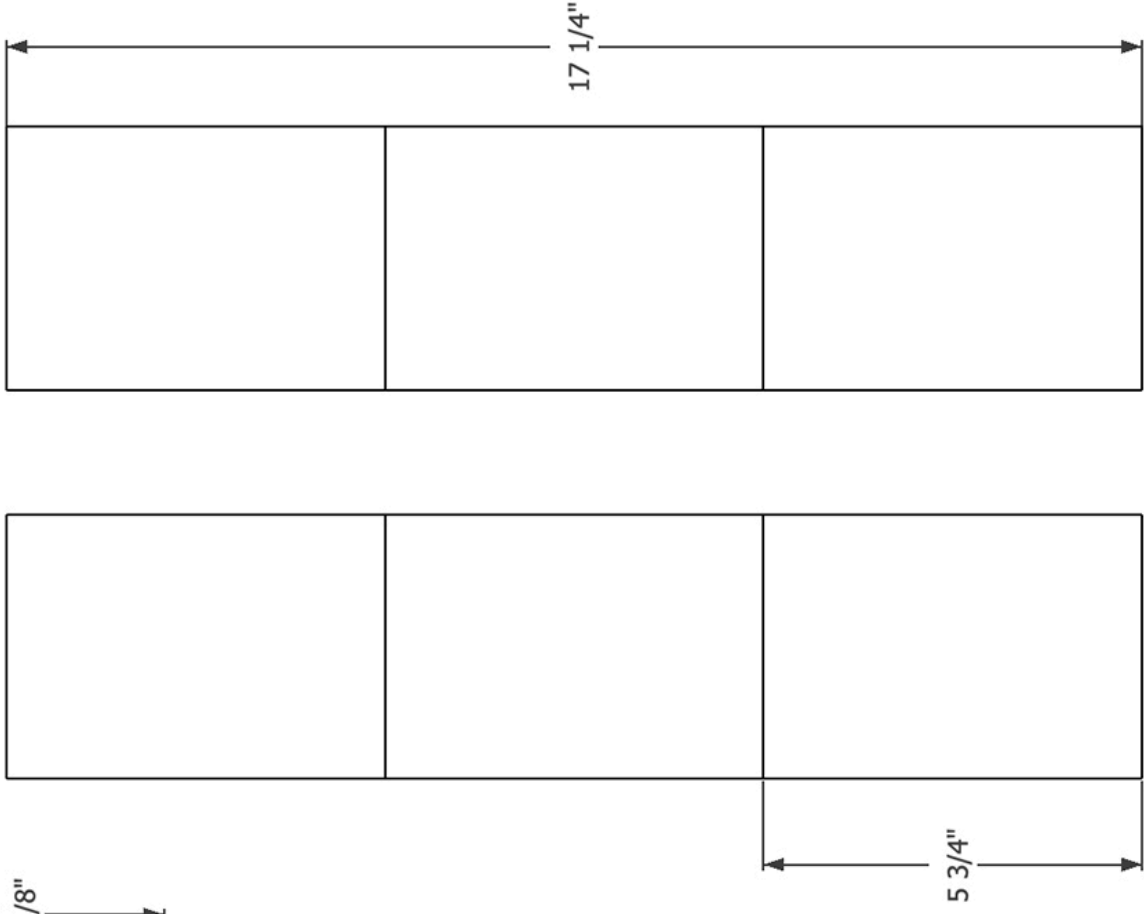

HEX PLANTER OVERVIEW

PLEASE NOTE THIS WILL NOT PRINT TO SCALE