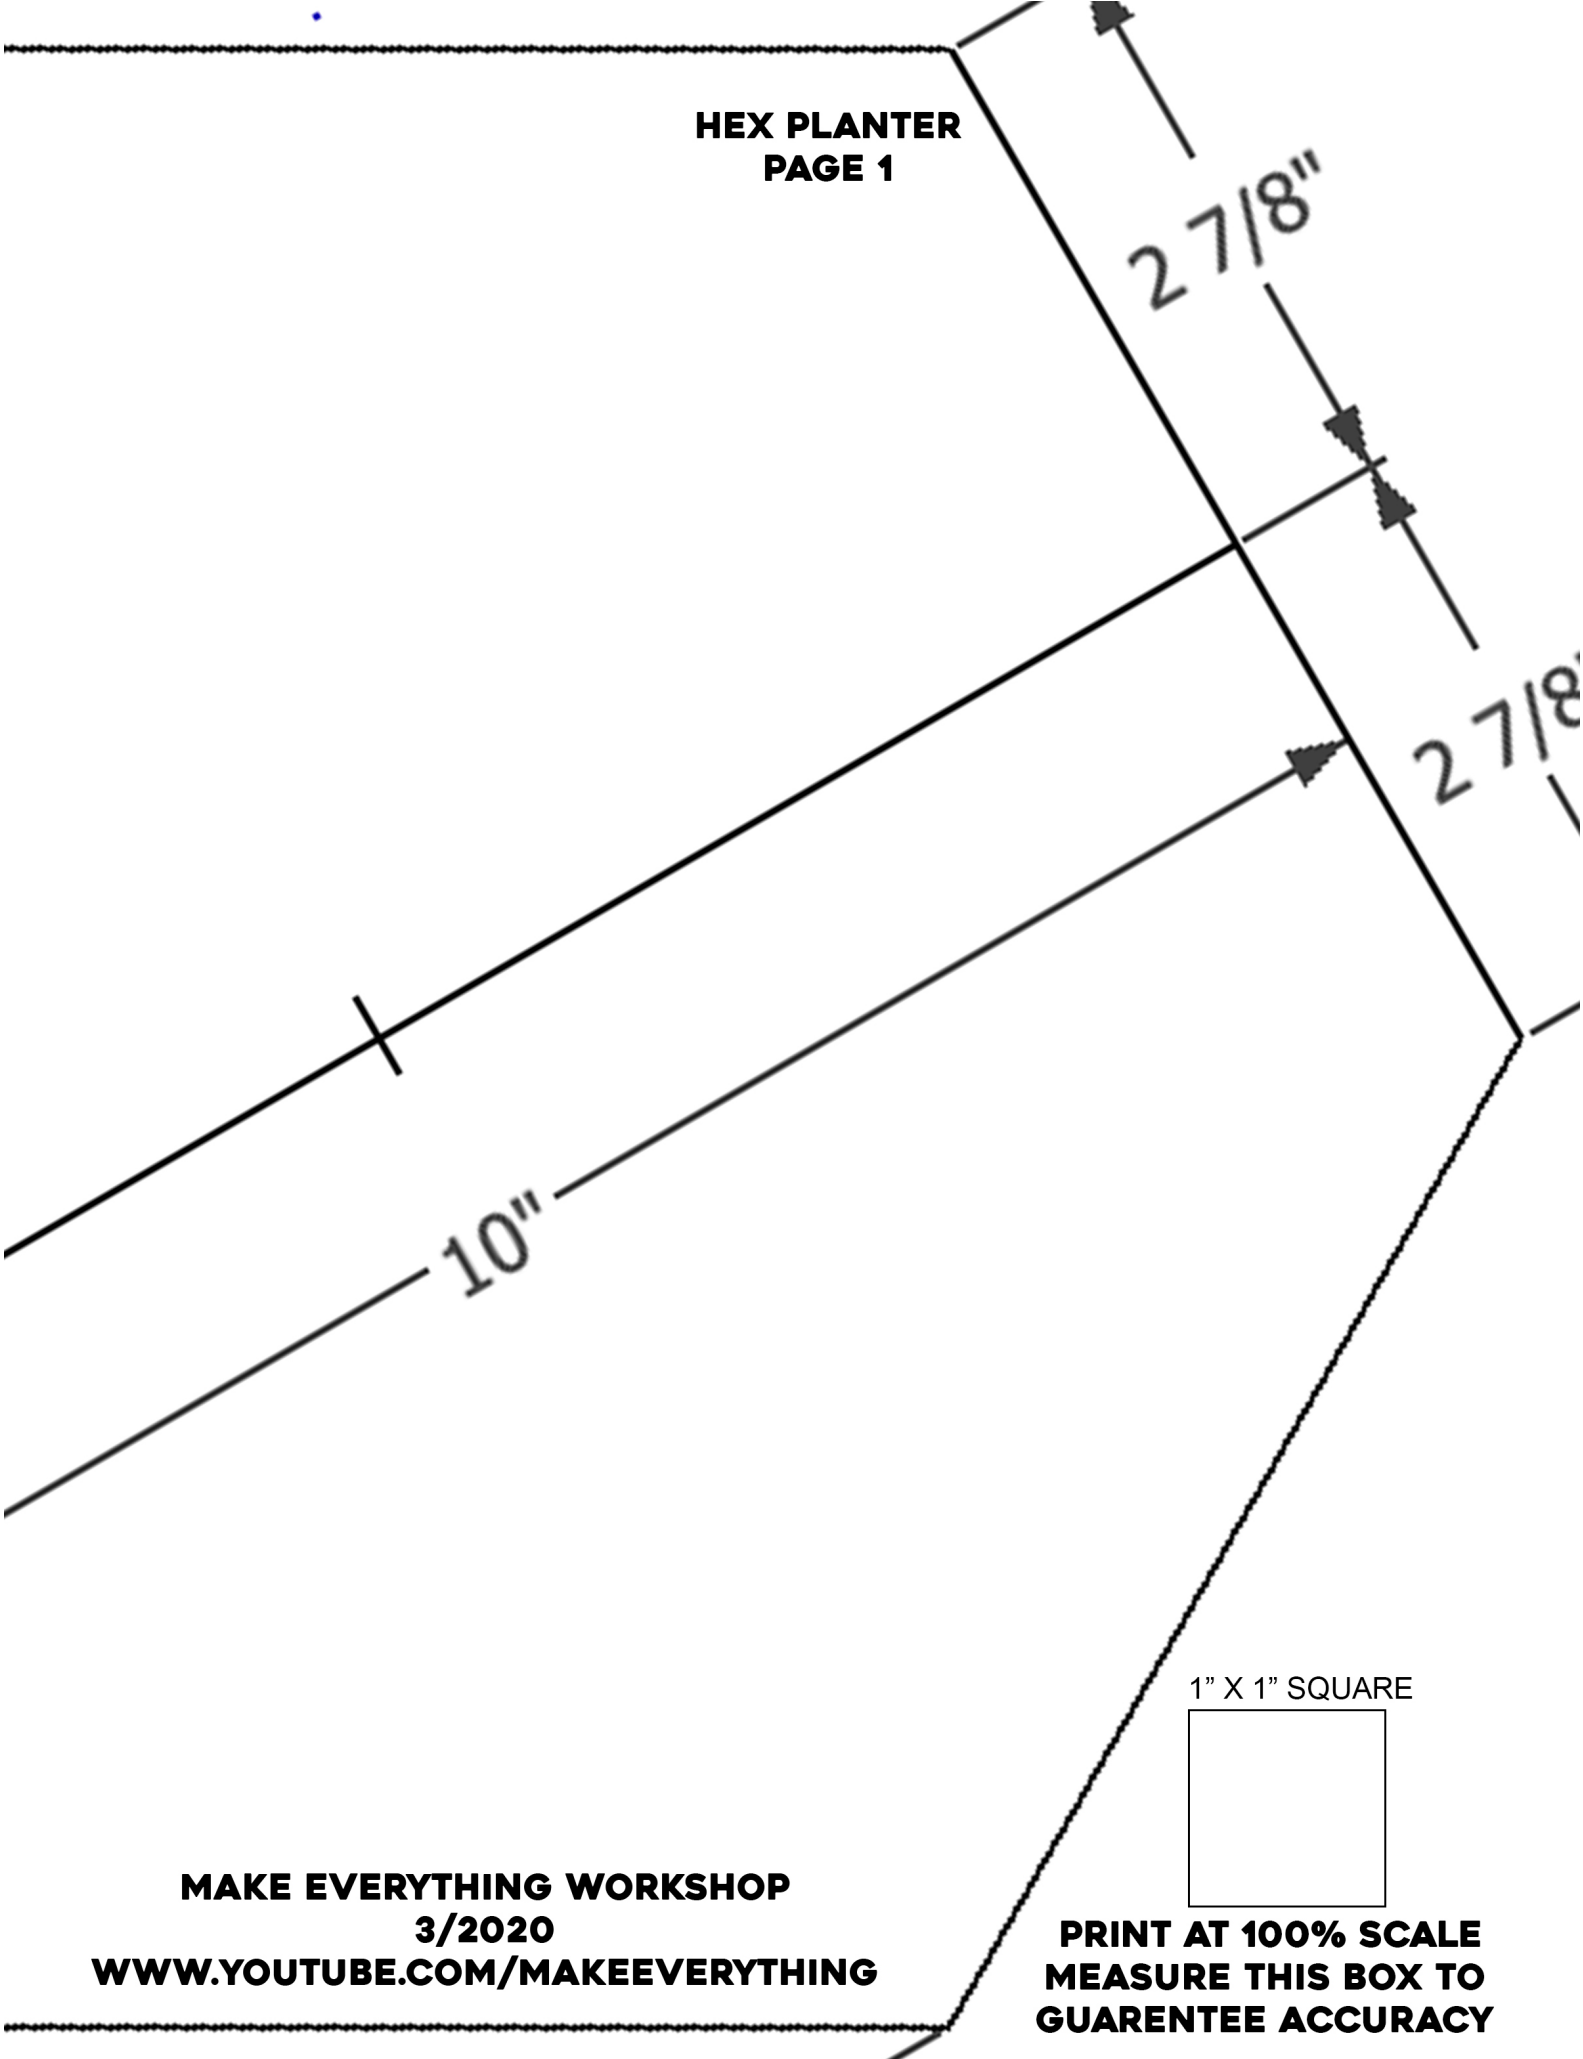

**HEX PLANTER
PAGE 1**

1" X 1" SQUARE

**HEX PLANTER
PAGE 2**

1" X 1" SQUARE

**PRINT AT 100% SCALE
MEASURE THIS BOX TO
GUARENTEE ACCURACY**

11 9/16"

10"

**HEX PLANTER
PAGE 3**

1" X 1" SQUARE

**PRINT AT 100% SCALE
MEASURE THIS BOX TO
GUARENTEE ACCURACY**

MAKE EVERYTHING WORKSHOP

3/2020

WWW.YOUTUBE.COM/MAKEEVERYTHING

**HEXAGON PLANTER
PAGE 4**

**PRINT AT 100% SCALE
MEASURE THIS BOX TO
GUARENTEE ACCURACY**