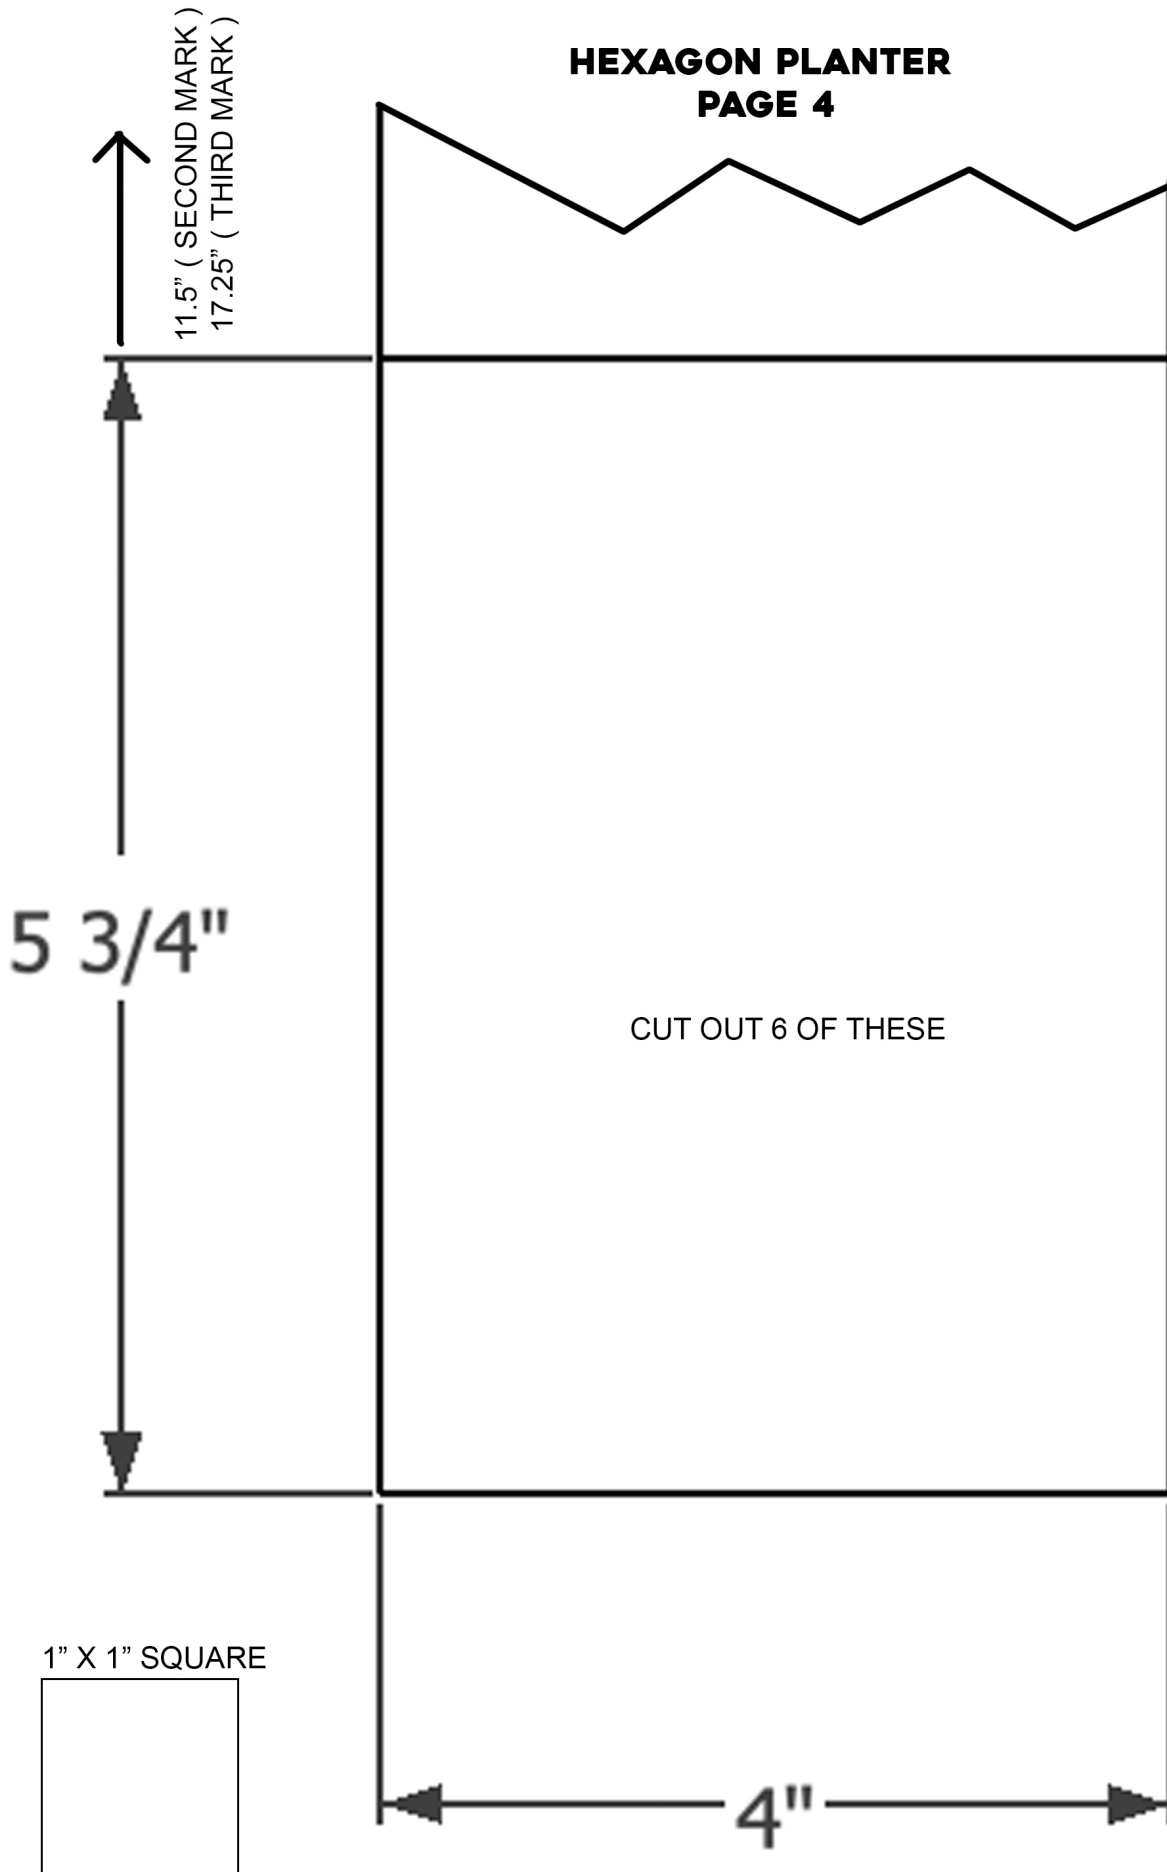

**HEX PLANTER
PAGE 1**

1" X 1" SQUARE

**HEX PLANTER
PAGE 2**

1" X 1" SQUARE

**PRINT AT 100% SCALE
MEASURE THIS BOX TO
GUARENTEE ACCURACY**

11 9/16"

10"

**HEX PLANTER
PAGE 3**

1" X 1" SQUARE

**PRINT AT 100% SCALE
MEASURE THIS BOX TO
GUARENTEE ACCURACY**

MAKE EVERYTHING WORKSHOP

3/2020

WWW.YOUTUBE.COM/MAKEEVERYTHING

**HEXAGON PLANTER
PAGE 4**

**PRINT AT 100% SCALE
MEASURE THIS BOX TO
GUARENTEE ACCURACY**