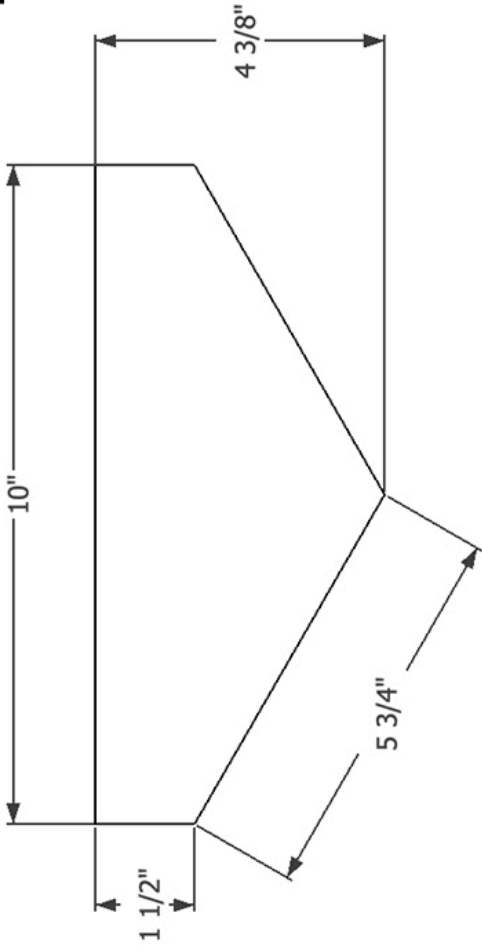

HEX PLANTER OVERVIEW

PLEASE NOTE THIS WILL NOT PRINT TO SCALE