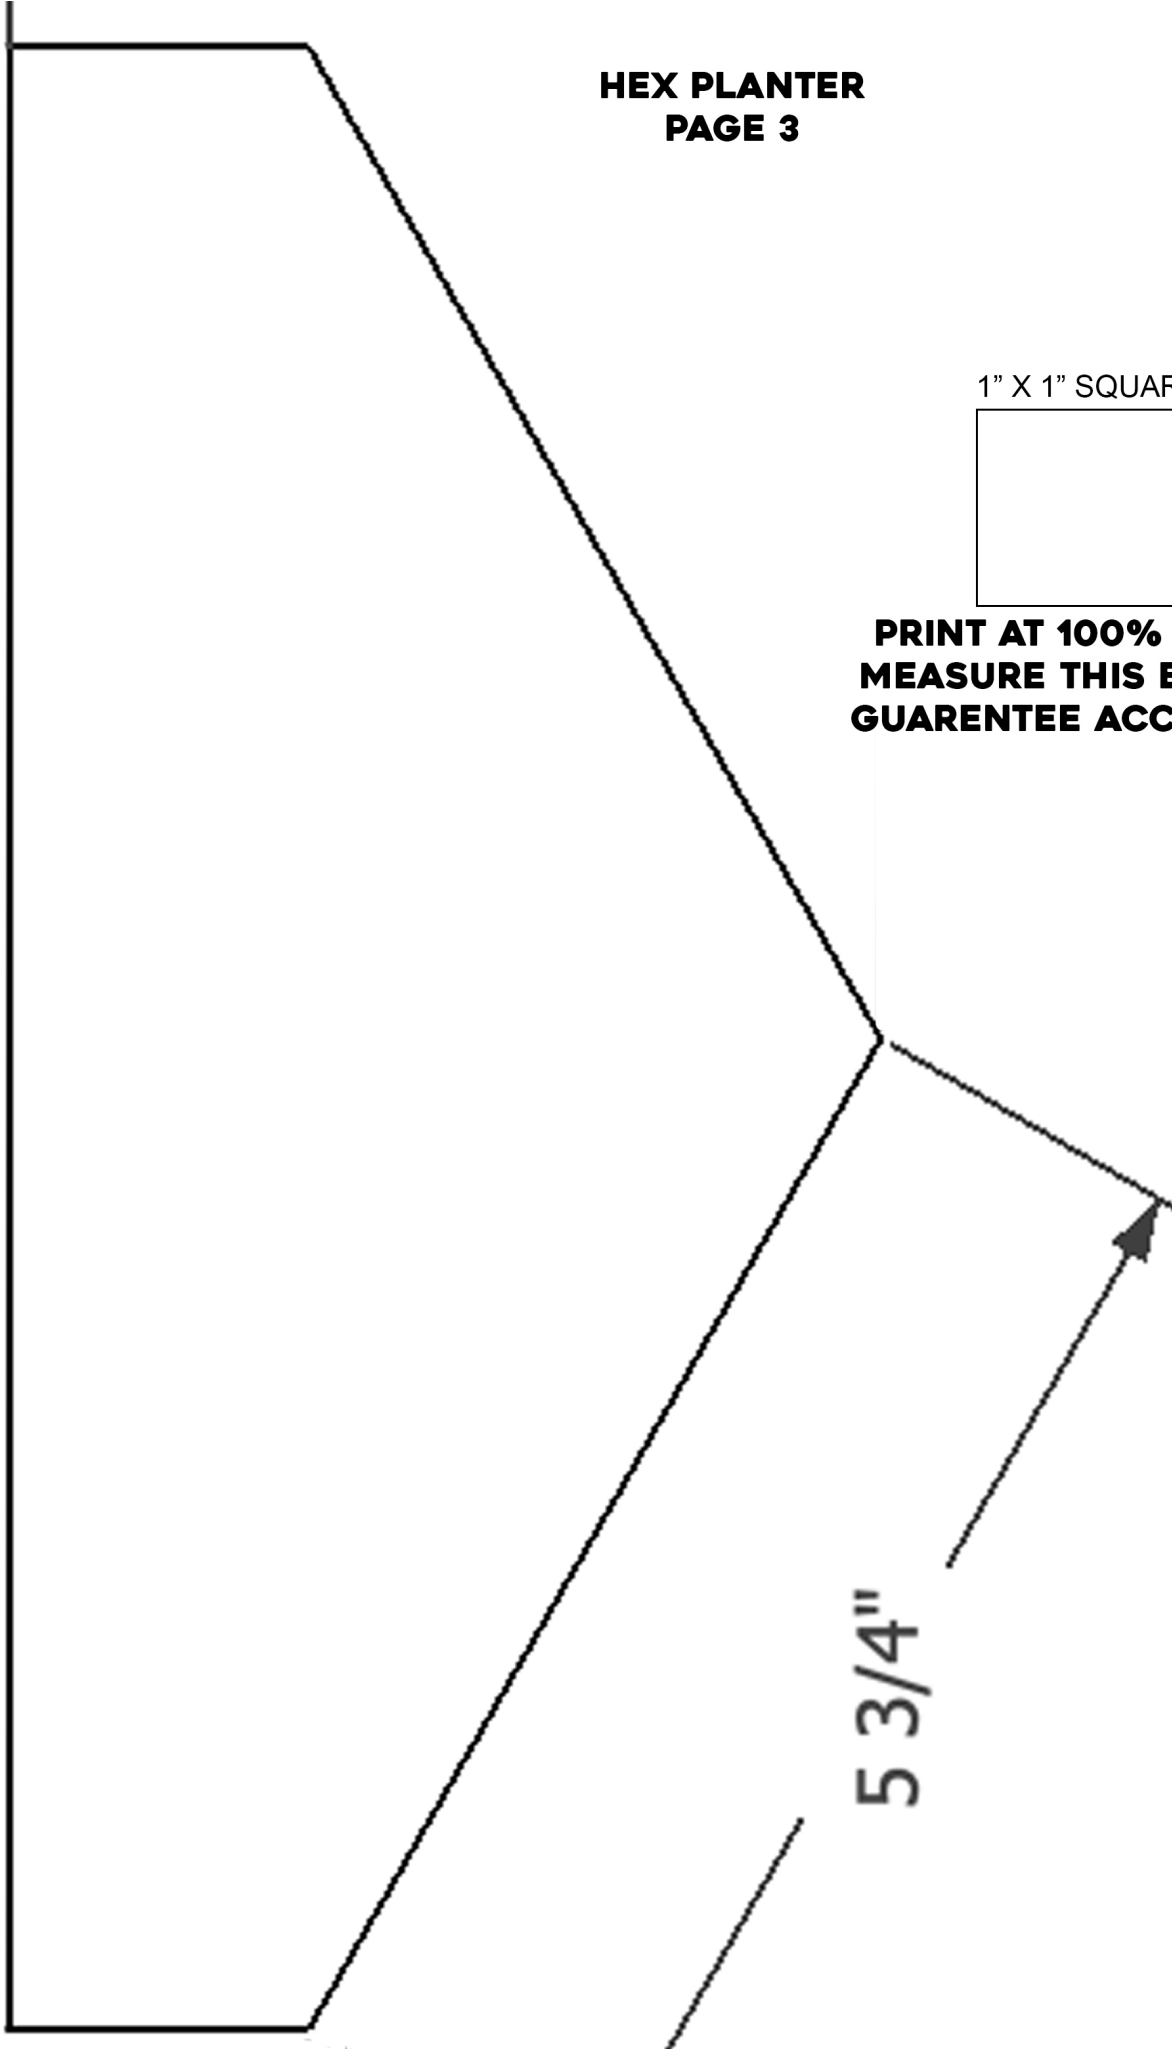

**HEX PLANTER
PAGE 1**

1" X 1" SQUARE

**HEX PLANTER
PAGE 2**

1" X 1" SQUARE

**PRINT AT 100% SCALE
MEASURE THIS BOX TO
GUARENTEE ACCURACY**

11 9/16"

10"

**HEX PLANTER
PAGE 3**

1" X 1" SQUARE

**PRINT AT 100% SCALE
MEASURE THIS BOX TO
GUARENTEE ACCURACY**

MAKE EVERYTHING WORKSHOP

3/2020

WWW.YOUTUBE.COM/MAKEEVERYTHING

**HEXAGON PLANTER
PAGE 4**

**PRINT AT 100% SCALE
MEASURE THIS BOX TO
GUARENTEE ACCURACY**