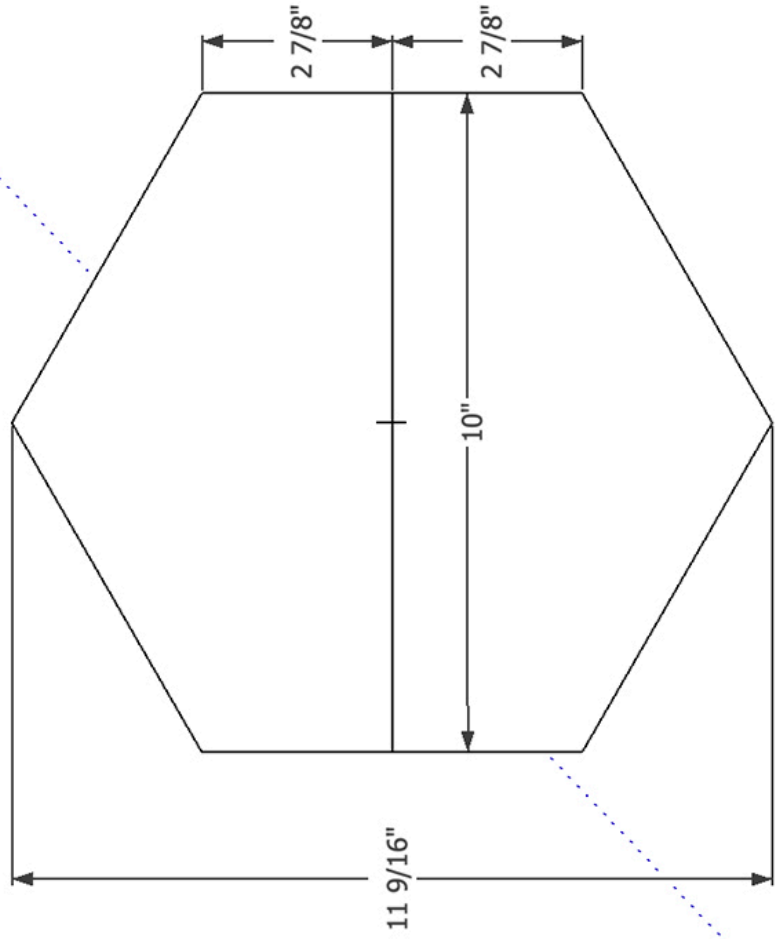

HEX PLANTER OVERVIEW

PLEASE NOTE THIS WILL NOT PRINT TO SCALE